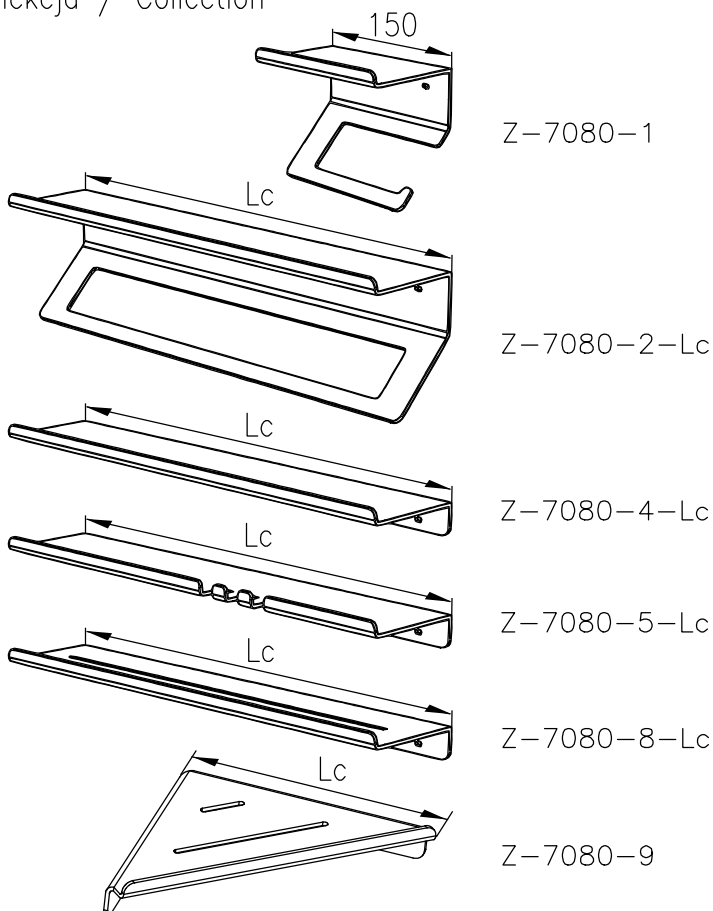

Montaż / Mounting

Kolekcja / Collection

Wymiary / Dimensions

Index	Lc	Lo
Z-7080-1	150	96
Z-7080-2-450	450	386
Z-7080-2-600	600	536
Z-7080-4-300	300	236
Z-7080-4-450	450	386
Z-7080-4-600	600	536
Z-7080-5-300	300	236
Z-7080-5-450	450	386
Z-7080-5-600	600	536
Z-7080-8-300	300	236
Z-7080-8-450	450	386
Z-7080-9	196	2x96