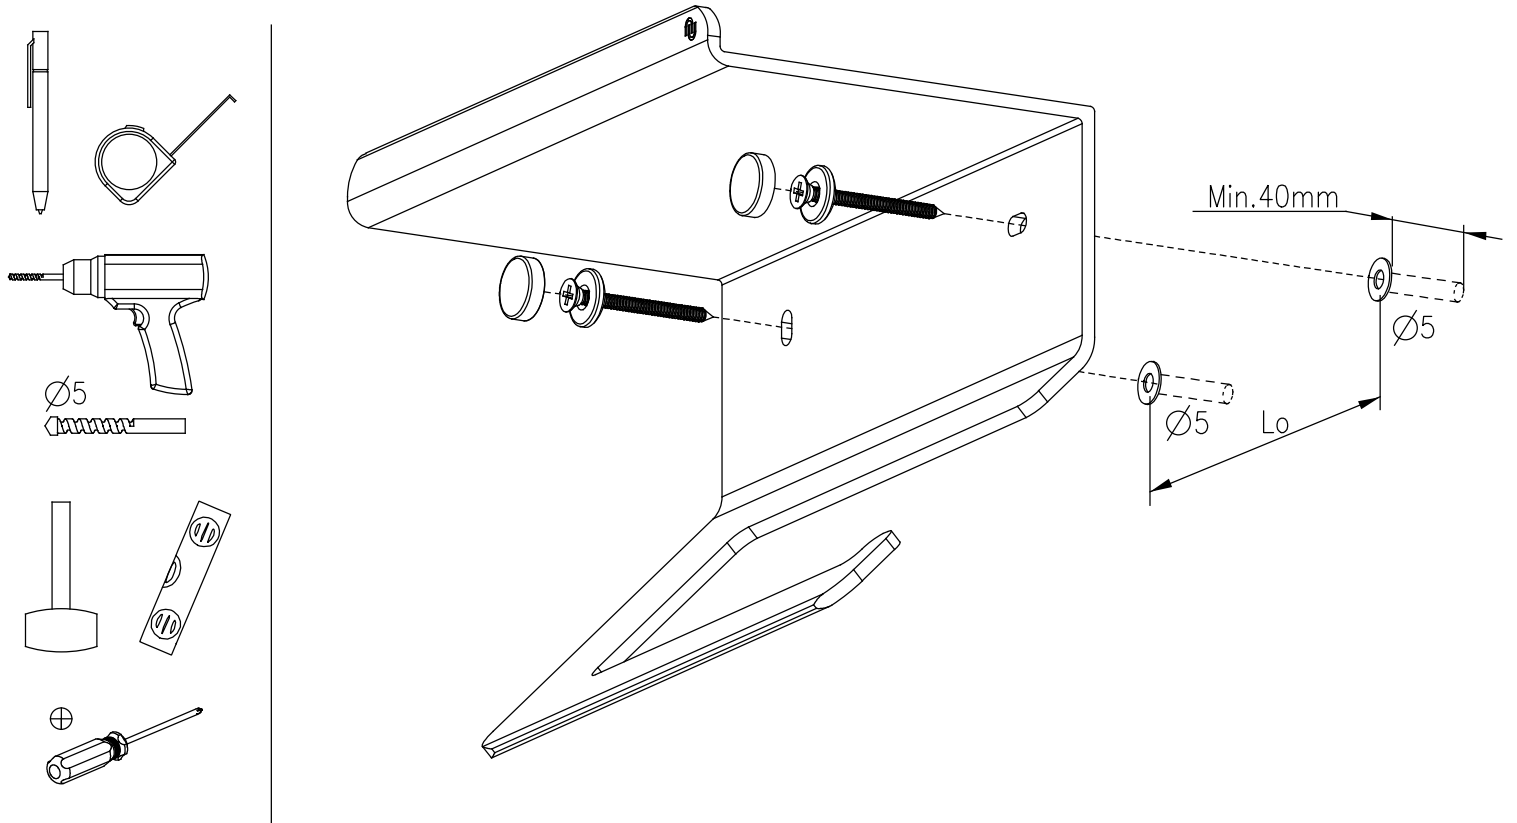

Montaż / Mounting

Kolekcja / Collection

Wymiary / Dimensions

Index	Lc	Lo
Z-7080-1	150	96
Z-7080-2-450	450	386
Z-7080-2-600	600	536
Z-7080-4-300	300	236
Z-7080-4-450	450	386
Z-7080-4-600	600	536
Z-7080-5-300	300	236
Z-7080-5-450	450	386
Z-7080-5-600	600	536
Z-7080-8-300	300	236
Z-7080-8-450	450	386
Z-7080-9	196	2x96